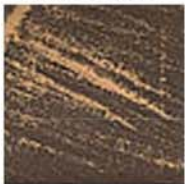

4056 Shown in finish color
RT – Rust

Trans Globe Lighting

Black Copper

Black

Verde Green

Swedish Iron

Black Gold

White

Rust