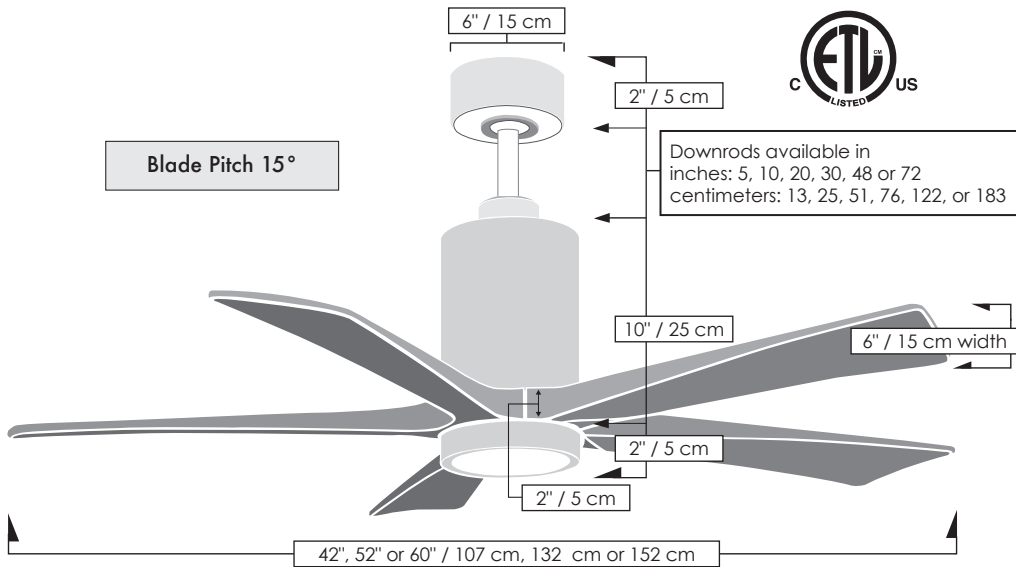

52" diameter version  
shown in Textured Bronze  
with optional light cap

42" diameter version  
shown in Brushed Nickel

52" diameter version  
shown in Textured Bronze

SKU NAMING CONVENTION		
SKU#	<b>PA5-XX-XX-XX</b> (Model+Finish+Blade+Diameter)	
Standard Finishes	Brushed Nickel	- <b>BN</b>
	Polished Chrome	- <b>CR</b>
	Textured Bronze	- <b>TB</b>
Special Order	Gloss White	- <b>WH</b>
	Matte Black	- <b>BK</b>
Blade Finish	Barn Wood Tone	- <b>BW</b>
	Walnut Tone	- <b>WA</b>
Fan Diameter	42 inches / 107 cm	- <b>42</b>
	52 inches / 132 cm	- <b>52</b>
	60 inches / 152 cm	- <b>60</b>

STANDARD EQUIPMENT	
One downrod of 10 inches / 13 cm	
Vaulted ceiling canopy for up to 30°	
6-speed RF remote control with reverse function in black	Wireless Decora-style, 6-speed, wall control in white
	

# Patrícia-5 | TECHNICAL SPECIFICATIONS

FAN SPECIFICATIONS						
Fan Diameters	inches: 42, 52 or 60 centimeters: 107, 132 or 152					
Overall Drop	12 inches / 30 cm + downrod length					
Fan Weight	19 lbs					
Downrods Lengths <i>Field cuttable. Non-threaded</i>	inches: 5, 10, 20, 30, 48, 72 centimeters: 13, 25, 51, 76, 122, 183					
Downrod Diameter	1 inch					
Voltage	110 (Please contact us for 220 conversion)					
Motor Type	DC					
Remote Control	Hand-held, wall-mountable, 6-speed with reverse					
Wall Control	Decora-style wall control: DC-WC					
Environment	Damp locations for all finishes Neither coastal, saltwater nor chlorine compatible					
Ambience	Silent					
Safety Certification	ETL / CETL					
Warranty	Limited Lifetime					
MOTOR EFFICIENCY DATA AT HIGH SPEEDS						
	42 inch / 107 cm	52 inch / 132 cm	60 inch / 152 cm			
RPM	221	186	87			
CFM	4385.74	5524.13	5546.78			
Watts	30.47	31.80	31.64			
CFM/Watt	143.94	173.71	175.31			
Blade Pitch	15°	15°	15°			
LIGHT KIT PHOTOMETRICS						
Lamping (Replaceable)	Remote Dimmable	Temperature	Delivered Lumens	CRI	Watts	Hours
Integrated LED	Yes	3075 K	690	90	16	60,000