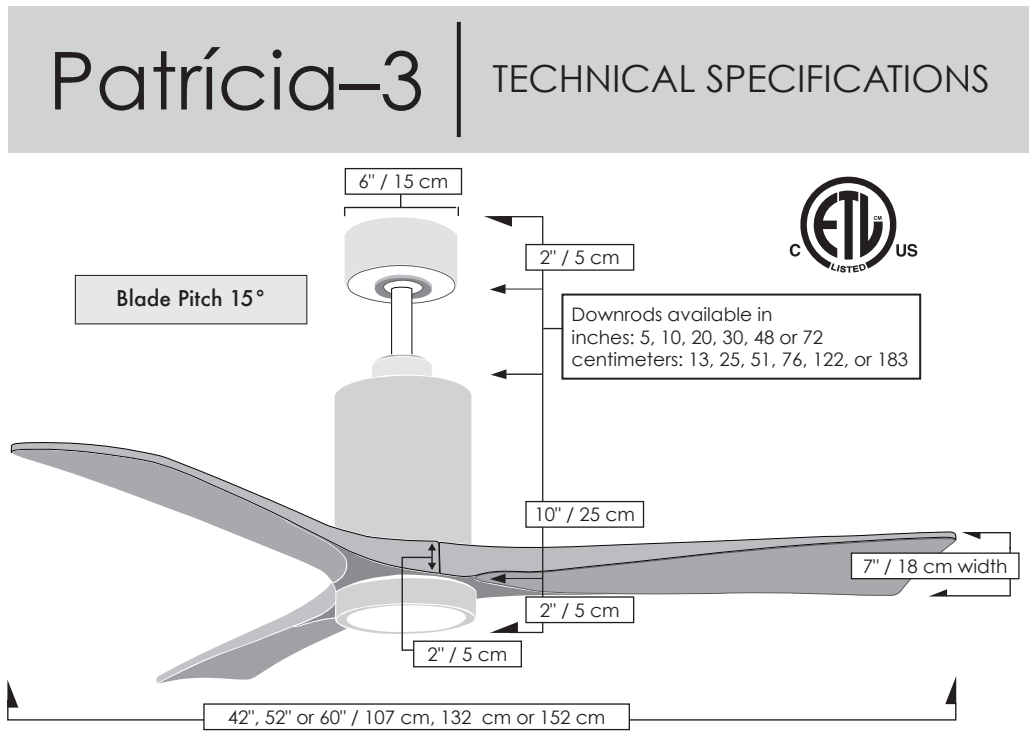

STANDARD EQUIPMENT	
One downrod of 10 inches / 13 cm	
Vaulted ceiling canopy for up to 30°	
6-speed RF remote control with reverse function in black	Wireless Decora-style, 6-speed, wall control in white
	

CEILING HEIGHT / DOWNROD TABLE	
Ceiling Height	Downrod Lengths <i>Field cuttable. Non-threaded</i>
10 ft or less	5 inches / 13 cm
10 -12 feet	10 inches / 25 cm
13 feet	20 inches / 51 cm
14 feet	30 inches / 76 cm
15 feet	48 inches / 122 cm
16 feet +	72 inches / 183 cm

### FAN SPECIFICATIONS

Fan Diameters	inches: 42, 52 or 60 centimeters: 107, 132 or 152
Overall Drop	12 inches / 30 cm + downrod length
Fan Weight	19 lbs
Downrods Lengths <i>Field cuttable. Non-threaded</i>	inches: 5, 10, 20, 30, 48, 72 centimeters: 13, 25, 51, 76, 122, 183
Downrod Diameter	1 inch
Voltage	110 (Please contact us for 220 conversion)
Motor Type	DC
Remote Control	Hand-held, wall-mountable, 6-speed with reverse
Wall Control	Decora-style wall control: DC-WC
Environment	Damp locations for all finishes Neither coastal, saltwater nor chlorine compatible
Ambience	Silent
Safety Certification	ETL / CETL
Warranty	Limited Lifetime

### MOTOR EFFICIENCY DATA AT HIGH SPEEDS

	42 inch / 107 cm	52 inch / 132 cm	60 inch / 152 cm
RPM	232	219	156
CFM	4285.66	6076.86	6832.64
Watts	16.60	32.03	31.72
CFM/Watt	258.17	189.72	214.4
Blade Pitch	15°	15°	15°