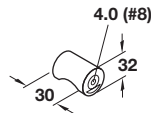

HEWI

Material: Polyamide

A	B	Item No.
13 (1/2")	25 (1")	139.00.1. .
20 (13/16")	28 (1 1/8")	139.00.2. .
23 (7/8")	29 (1 1/8")	139.00.3. .

2

Material: Polyamide

Item No.
139.00.4. .

Material: Polyamide

A	B	Item No.
50 (1 15/16")	44 (1 3/4")	139.00.5. .
55 (2 3/16")	44 (1 3/4")	139.00.6. .
40 (1 9/16")	40 (1 9/16")	139.00.8. .

Color specification: replace the decimals (. .) at the end of the stated item number with the color number of your choice.

18 mustard yellow	24 orange	33 ruby red	36 coral	50 steel blue	55 aqua blue	72 may green	74 apple green
84 umber	86 sand	90 jet black	92 anthracite gray	95 stone gray	97 light gray	98 signal white	99 pure white

Dimensions in mm
Inches are approximate