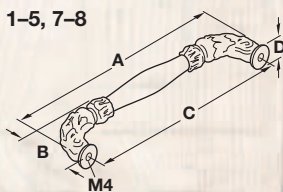

Artisan

BY HÄFELE

	Finish	Material	A	B	C	D	Item No.	SRP/pc.
1	oil-rubbed bronze	Zinc	88	30	3"	11	125.87.333	\$15.12
2	oil-rubbed bronze	Zinc	148	38	128	16	125.87.305	\$26.54
3	oil-rubbed bronze	Zinc	225	55	8"	24	125.87.306	\$68.64
4	pewter	Zinc	225	55	8"	24	125.87.902	\$62.40
5	pewter	Zinc	148	38	128	16	125.87.901	\$20.16
6	pewter	Zinc	150	18	128	45	125.87.952	\$15.74
7	pewter	Zinc	108	30	96	11	125.87.932	\$8.44
8	pewter	Zinc	88	30	3"	11	125.87.931	\$8.92
9	pewter	Zinc	32	30	16	-	125.86.901	\$8.44
10	pewter	Zinc	48	37	19	-	125.86.902	\$16.46

Note
Supplied with mounting screws. Refer to page 214 for matching appliance pulls.

Dimensions in mm unless otherwise noted.