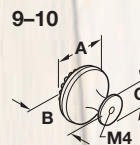

Artisan

BY HÄFELE

	Finish	Material	A	B	C	D	Item No.	SRP/pc.
1	oil-rubbed bronze	Zinc	88	30	3"	11	125.87.333	\$15.12
2	oil-rubbed bronze	Zinc	148	38	128	16	125.87.305	\$26.54
3	oil-rubbed bronze	Zinc	225	55	8"	24	125.87.306	\$68.64
4	pewter	Zinc	225	55	8"	24	125.87.902	\$62.40
5	pewter	Zinc	148	38	128	16	125.87.901	\$20.16
6	pewter	Zinc	150	18	128	45	125.87.952	\$15.74
7	pewter	Zinc	108	30	96	11	125.87.932	\$8.44
8	pewter	Zinc	88	30	3"	11	125.87.931	\$8.92
9	pewter	Zinc	32	30	16	-	125.86.901	\$8.44
10	pewter	Zinc	48	37	19	-	125.86.902	\$16.46

Note
Supplied with mounting screws. Refer to page 214 for matching appliance pulls.

Dimensions in mm unless otherwise noted.