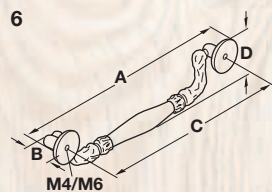

Artisan

BY HÄFELE

	Finish	Material	A	B	C	D	Item No.	SRP/pc.
1	oil-rubbed bronze	Zinc	88	30	3"	11	125.87.333	\$15.12
2	oil-rubbed bronze	Zinc	148	38	128	16	125.87.305	\$26.54
3	oil-rubbed bronze	Zinc	225	55	8"	24	125.87.306	\$68.64
4	pewter	Zinc	225	55	8"	24	125.87.902	\$62.40
5	pewter	Zinc	148	38	128	16	125.87.901	\$20.16
6	pewter	Zinc	150	18	128	45	125.87.952	\$15.74
7	pewter	Zinc	108	30	96	11	125.87.932	\$8.44
8	pewter	Zinc	88	30	3"	11	125.87.931	\$8.92
9	pewter	Zinc	32	30	16	-	125.86.901	\$8.44
10	pewter	Zinc	48	37	19	-	125.86.902	\$16.46

Note
Supplied with mounting screws. Refer to page 214 for matching appliance pulls.

Dimensions in mm unless otherwise noted.