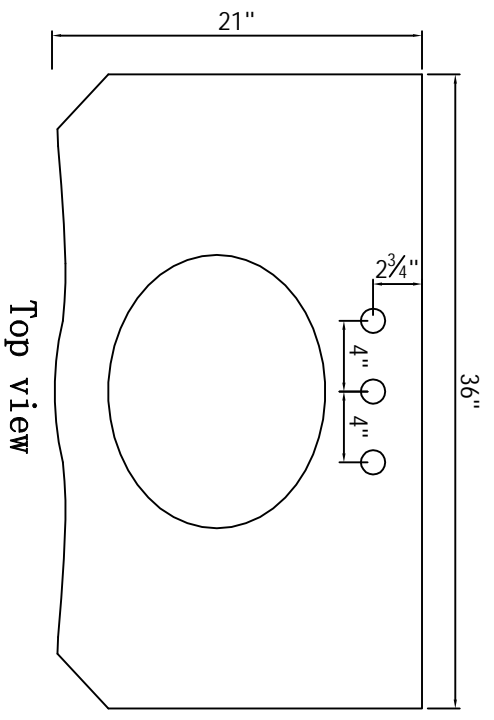

Front view

Top view