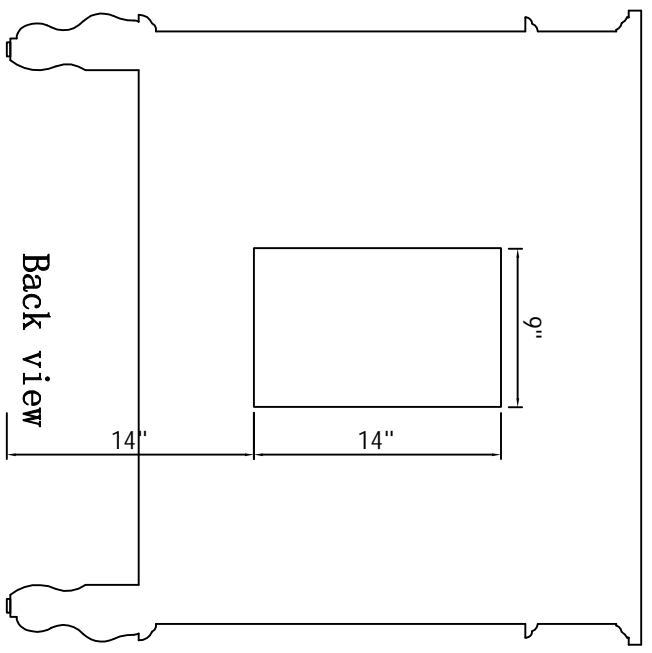

Side view

Back view

DWG. NO.

MODEL NO:
VF10636AM

SPEC NO:

QUANTITY:

DATE:

CHECKED BY:

FOR PROPOSAL ONLY ALL
DIMENSIONS TO BE VERIFIED

PROJECT:

COLOR:

FINISH:

REVISIONS

1	
2	
3	
4	
5	
6	

ELEGANT
FURNITURE & LIGHTING™

500-550 E. Erie Avenue
Philadelphia PA 19134
1-888-388-3390