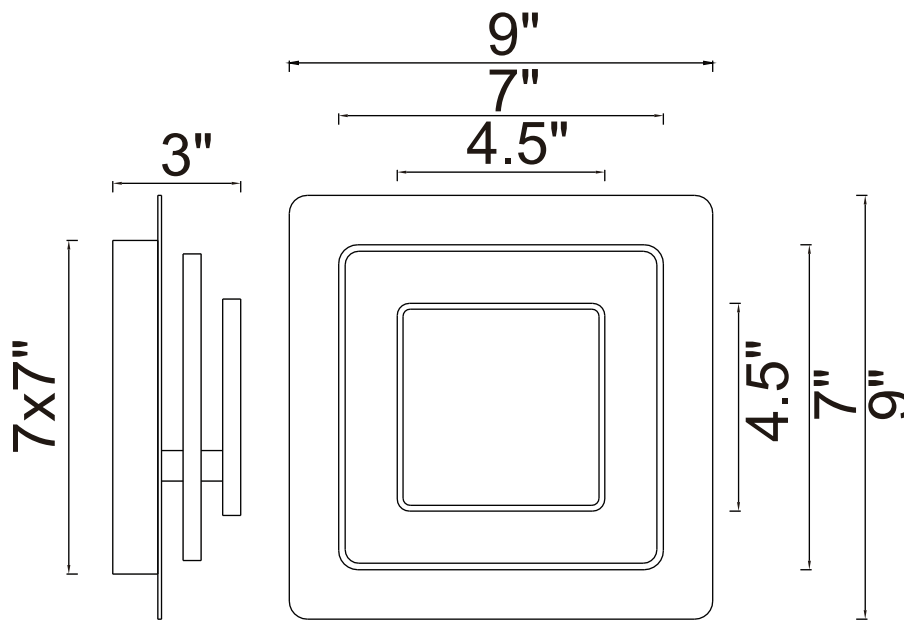

PROJECT: _____
 FIXTURE TYPE: _____
 LOCATION: _____
 CONTACT/PHONE: _____

Item	1238W9-101
Collection	PRIVATE I
Finish	Matte Black
Acrylic	Frosted
Crystal	-----
Input	120V AC,60HZ,AC

Shade	-----
Length/Dia.	9"
Width/Ext.	9"
Height	9"
Maximum	-----
Lumens	468

Light Source	LED
Bulb Info.	9W
Included	-----
Dimmable	Yes
Color	-----
Weight	