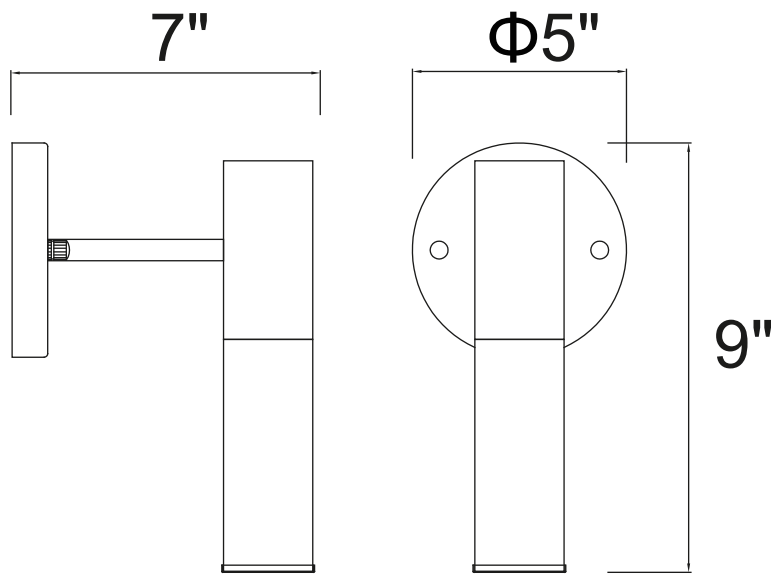

PROJECT: _____

FIXTURE TYPE: _____

LOCATION: _____

CONTACT/PHONE: _____

Item	1221W7-1-625
Collection	PIPES
Finish	Brass
Glass	Frosted
Crystal	-----
Input	120V AC,60HZ,AC

Shade	-----
Length/Dia.	5"
Width/Ext.	7"
Height	9"
Maximum	-----
Lumens	-----

Light Source	LED G9
Bulb Info.	1×5W
Included	-----
Dimmable	Yes
Color	-----
Weight	