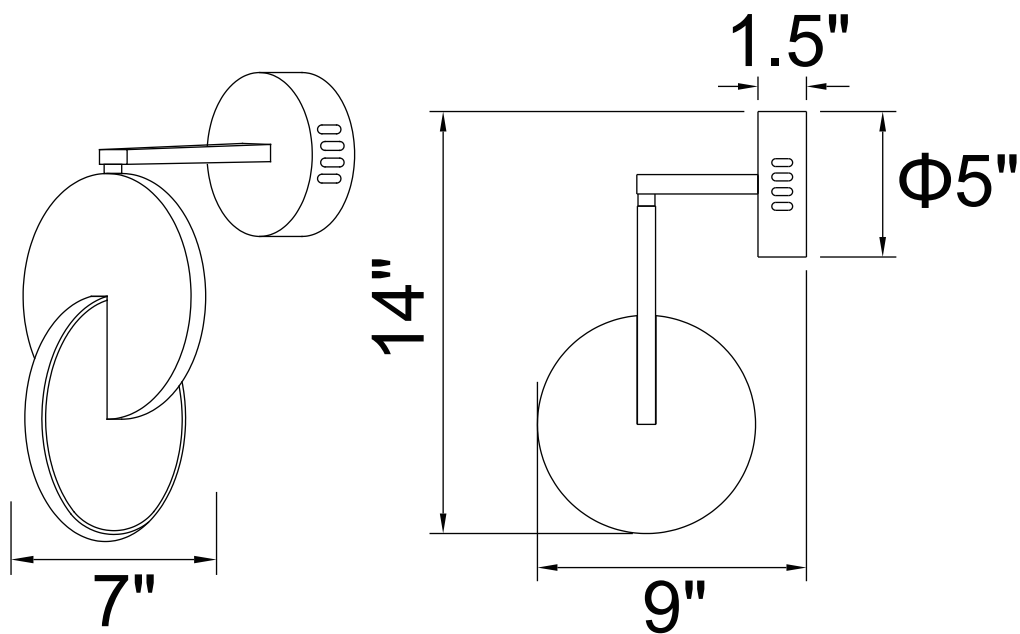

PROJECT: _____

FIXTURE TYPE: _____

LOCATION: _____

CONTACT/PHONE: _____

Item	1206W7-1-629
Collection	TRANCHE
Finish	Brushed Brass
Acrylic	Frosted
Crystal	-----
Input	120V AC,60HZ,AC

Shade	-----
Length/Dia.	7"
Width/Ext.	9"
Height	14"
Maximum	-----
Lumens	312

Light Source	LED
Bulb Info.	6W
Included	-----
Dimmable	Yes
Color	3000K
Weight	