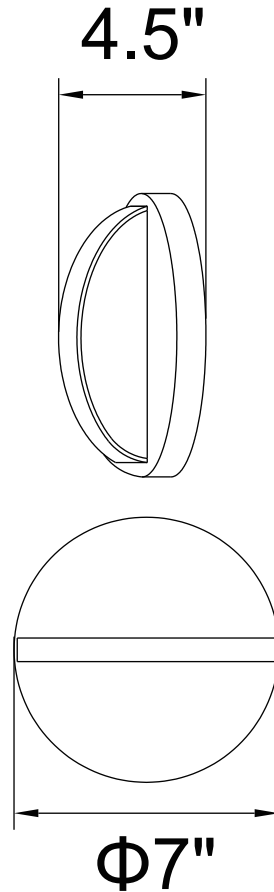

PROJECT: _____

FIXTURE TYPE: _____

LOCATION: _____

CONTACT/PHONE: _____

Item	1206W7-1-629-A
Collection	TRANCHE
Finish	Brushed Brass
Acrylic	Frosted
Crystal	-----
Input	120V AC,60HZ,AC

Shade	-----
Length/Dia.	10"
Width/Ext.	6"
Height	10"
Maximum	-----
Lumens	312

Light Source	LED
Bulb Info.	6W
Included	-----
Dimmable	Yes
Color	3000K
Weight	