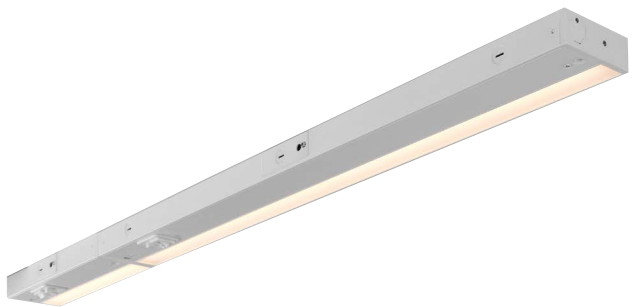

Job Name:

Contact:

Ordering Code:

Fixture Type:

Direct Connect

Standard three selectable CCT 3000K, 3500K, 4000K

BZ

WH

### Description

The LED wUndercab by Bruck is a low profile LED line voltage under cabinet light offered in 120V. It is offered in 5 lengths to accommodate standard under cabinet sizes. wUndercab has ZERO pixelation with premium and efficient opal diffuser for even illumination. This direct wire or plug in under cabinet task fixture can be directly connected or with a flex connector available in lengths from 6" to 72". Easy access key hole door with knockouts. A standard occupancy sensor integrated wire box is offered with 3 way switching. Rocker switch is in 120V only. Available in white or antique bronze finishes.

### Housing

Extruded aluminum housing with rear knockouts for wiring.