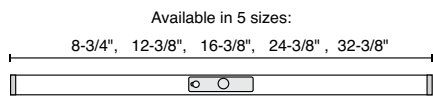

Dimensions

Knockout located at center of all lengths