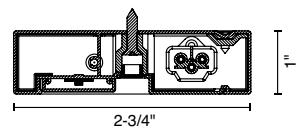

Job Name:

Contact:

Ordering Code:

Fixture Type:

wUndercab CCT Select

Description

The LED wUndercab by Bruck is a low profile LED line voltage under cabinet light offered in 120V. It is offered in 5 lengths to accommodate standard under cabinet sizes. wUndercab has ZERO pixelation with premium and efficient opal diffuser for even illumination. This direct wire or plug in under cabinet task fixture can be directly connected or with a flex connector available in lengths from 6" to 72". Easy access key hole door with knockouts. A standard occupancy sensor integrated wire box is offered with 3 way switching. Rocker switch is in 120V only. Available in white or antique bronze finishes.

Housing

Extruded aluminum housing with rear knockouts for wiring.

Mounting

Quick installation via captive screws

Electrical/Controls

- 120Vac, 50/60Hz input, Electronic 60V driver
- Linkable up to 300W
- 485 lumens per foot
- Protections: Short circuit, over current, over voltage, over temperature
- 120V dimmable (incandescent)
- Recommended, Lutron DV-600P (tested) or comparable

LED Info

- LED: 2835H
- CCT: 3000K, 3500K, 4000K selectable CCT
- CRI: > 90CRI
- Duv: +/- 0.001
- SDCM: 3-step MacAdam Ellipse
- Lumen Maintenance: L₇₀ > 50,000 hrs
- Warranty: 5 year limited fixture warranty

Listings

- ETLus Listed to UL1598 and UL153 (suitable for dry locations only)
- cETL Listed to CSA C22.2 #250.0 and #9.0
- JA8, Title 24 certified
- Energy Star certified

Ordering Codes

Follow the steps to specify your fixture, example: 138546 - 16 - 3CCT - 90 - 120 - WH

Part Number	Length	CCT	CRI	Voltage	Finish
138546 LED	8 8-3/4"	3CCT	3000K	120 120V	BZ bronze WH white
	12 12-3/8"		3500K		
	16 16-3/8"	4000K			
	24 24-3/8"				
	32 32-3/8"