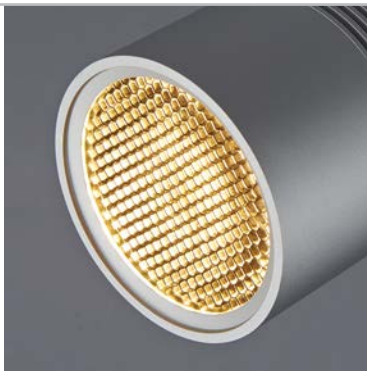

Job Name:

Contact:

Ordering Code:

Fixture Type:

Accessories

- 900300bk Snoot, black
- 900300mc Snoot, matte chrome
- 900300wh Snoot, white
- 900310 Louver, black
- 900305bk¹ Barn doors, black
- 900321 Diffuser lens
- 900322 Frosted lens
- 900320 Linear lens

shown with no accessory

Notes

1. Barn Doors Requires 900300 Snoot Accessory.
2. Accessories available with 250 snoot only.

Snoot

Louver

Barn Doors

Lens Options