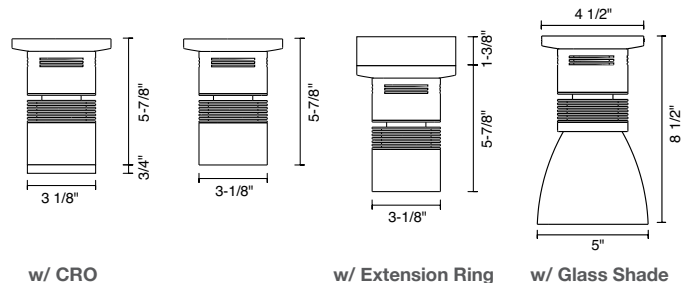

Notes

	Dimming Availability	
	ELV	10V
11LM 83	•	
11LM 98	•	
13LM 83	•	•
13LM 98	•	•
16LM 83	•	•
16LM 98	•	•
20LM 83	•	•
20LM 98	•	•

1. B27K Beauty Series choose 98 (actual 93). Available in 11LM ELV dimming and 13LM 10V dimming.
  2. ELV dimming only available in 120V.
  - 0-10V dimming only available in UNV voltage and must use an extension ring.
  4. Reflector and Lite Optics available with 220 snoot only.
  5. Shade Color only available with 222 Glass shade only.