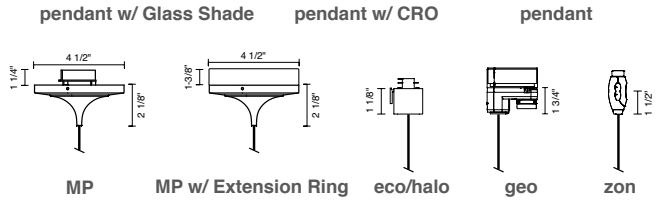

Lite Optics⁵

CLR	standard snoot / lens
CRO	corona ring / lens

Shade Color⁶

WHT	white
BLU	blue

- #### Notes
- | <table border="1" style="width:100%; border-collapse: collapse;"> <thead> <tr> <th rowspan="2"></th> <th colspan="2">Dimming Availability</th> </tr> <tr> <th>ELV</th> <th>10V</th> </tr> </thead> <tbody> <tr><td>11LM 83</td><td>•</td><td>•</td></tr> <tr><td>11LM 98</td><td>•</td><td>•</td></tr> <tr><td>13LM 83</td><td>•</td><td>•</td></tr> <tr><td>13LM 98</td><td>•</td><td>•</td></tr> <tr><td>16LM 83</td><td>•</td><td>•</td></tr> <tr><td>16LM 98</td><td>•</td><td>•</td></tr> <tr><td>20LM 83</td><td>•</td><td>•</td></tr> <tr><td>20LM 98</td><td>•</td><td>•</td></tr> </tbody> </table> | | Dimming Availability | | ELV | 10V | 11LM 83 | • | • | 11LM 98 | • | • | 13LM 83 | • | • | 13LM 98 | • | • | 16LM 83 | • | • | 16LM 98 | • | • | 20LM 83 | • | • | 20LM 98 | • | • | <ol style="list-style-type: none"> 1. B27K Beauty Series choose 98 (actual 93). Available in 11LM with ELV dimming and 13LM with 10V dimming. 2. ELV dimming only available in 120V. 3. 0-10V dimming only available in UNV voltage with canopy mount. Must use an extension ring. 4. Provided with field adjustable cord only. 5. Reflector and Lite Optics available with 250 snoot only. 6. Shade Color only available with 252 Glass shade only. |
|--|-----|----------------------|--|-----|-----|---------|---|---|---------|---|---|---------|---|---|---------|---|---|---------|---|---|---------|---|---|---------|---|---|---------|---|---|--|
| | | Dimming Availability | | | | | | | | | | | | | | | | | | | | | | | | | | | | |
| | ELV | 10V | | | | | | | | | | | | | | | | | | | | | | | | | | | | |
| 11LM 83 | • | • | | | | | | | | | | | | | | | | | | | | | | | | | | | | |
| 11LM 98 | • | • | | | | | | | | | | | | | | | | | | | | | | | | | | | | |
| 13LM 83 | • | • | | | | | | | | | | | | | | | | | | | | | | | | | | | | |
| 13LM 98 | • | • | | | | | | | | | | | | | | | | | | | | | | | | | | | | |
| 16LM 83 | • | • | | | | | | | | | | | | | | | | | | | | | | | | | | | | |
| 16LM 98 | • | • | | | | | | | | | | | | | | | | | | | | | | | | | | | | |
| 20LM 83 | • | • | | | | | | | | | | | | | | | | | | | | | | | | | | | | |
| 20LM 98 | • | • | | | | | | | | | | | | | | | | | | | | | | | | | | | | |