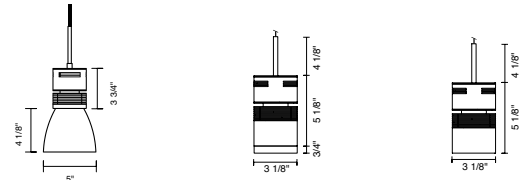

Lite Optics⁵

CLR	standard snoot / lens
CRO	corona ring / lens

Shade Color⁶

WHT	white
BLU	blue

- #### Notes
- | <table border="1" style="width:100%; border-collapse: collapse;"> <thead> <tr> <th rowspan="2"></th> <th colspan="2">Dimming Availability</th> </tr> <tr> <th>ELV</th> <th>10V</th> </tr> </thead> <tbody> <tr><td>11LM 83</td><td>•</td><td>•</td></tr> <tr><td>11LM 98</td><td>•</td><td>•</td></tr> <tr><td>13LM 83</td><td>•</td><td>•</td></tr> <tr><td>13LM 98</td><td>•</td><td>•</td></tr> <tr><td>16LM 83</td><td>•</td><td>•</td></tr> <tr><td>16LM 98</td><td>•</td><td>•</td></tr> <tr><td>20LM 83</td><td>•</td><td>•</td></tr> <tr><td>20LM 98</td><td>•</td><td>•</td></tr> </tbody> </table> | | Dimming Availability | | ELV | 10V | 11LM 83 | • | • | 11LM 98 | • | • | 13LM 83 | • | • | 13LM 98 | • | • | 16LM 83 | • | • | 16LM 98 | • | • | 20LM 83 | • | • | 20LM 98 | • | • | <ol style="list-style-type: none"> 1. B27K Beauty Series choose 98 (actual 93). Available in 11LM with ELV dimming and 13LM with 10V dimming. 2. ELV dimming only available in 120V. 3. 0-10V dimming only available in UNV voltage with canopy mount. Must use an extension ring. 4. Provided with field adjustable cord only. 5. Reflector and Lite Optics available with 250 snoot only. 6. Shade Color only available with 252 Glass shade only. |
|--|-----|----------------------|--|-----|-----|---------|---|---|---------|---|---|---------|---|---|---------|---|---|---------|---|---|---------|---|---|---------|---|---|---------|---|---|--|
| | | Dimming Availability | | | | | | | | | | | | | | | | | | | | | | | | | | | | |
| | ELV | 10V | | | | | | | | | | | | | | | | | | | | | | | | | | | | |
| 11LM 83 | • | • | | | | | | | | | | | | | | | | | | | | | | | | | | | | |
| 11LM 98 | • | • | | | | | | | | | | | | | | | | | | | | | | | | | | | | |
| 13LM 83 | • | • | | | | | | | | | | | | | | | | | | | | | | | | | | | | |
| 13LM 98 | • | • | | | | | | | | | | | | | | | | | | | | | | | | | | | | |
| 16LM 83 | • | • | | | | | | | | | | | | | | | | | | | | | | | | | | | | |
| 16LM 98 | • | • | | | | | | | | | | | | | | | | | | | | | | | | | | | | |
| 20LM 83 | • | • | | | | | | | | | | | | | | | | | | | | | | | | | | | | |
| 20LM 98 | • | • | | | | | | | | | | | | | | | | | | | | | | | | | | | | |