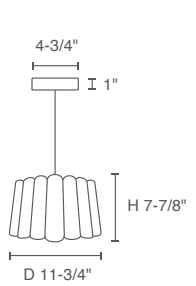

MOUNTING OPTIONS

RENATA 30