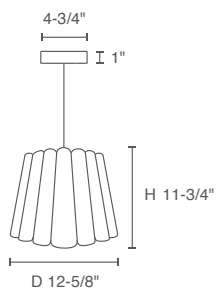

MOUNTING OPTIONS

RENATA 32