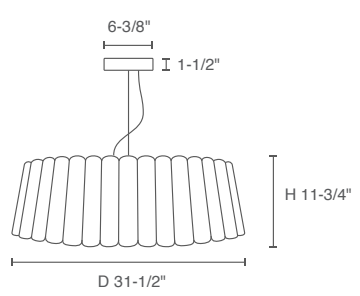

## RENATA Pendant E26

WE PLIGHT  
COLLECTION

ORDERING CODE		
SERIES	WEP	wep pendant
TYPE	REN	renata
SIZE	30 30G 32 56 80 98 116	30 pendant, 1 x E26 30 group pendant, 7 x E26 32 pendant, 1 x E26 56 pendant, 1 x E26 80 pendant, 1 x E26 98 pendant, 3 x E26 116 pendant, 3 x E26
BASE OPTION	E26	medium E26 base
MOUNTING OPTION	MPBK	monopoint canopy, black
OUTER SHADE COLOR	ASH BCH BLU EBY GRN GYO OCH PGR PTB RED ROS TRC WHT WNG YLW LPT VLT	ash beech blue ebony green grey oak ocher pale green petiribi red rose teracotta white wenge yellow light petrol violet
INNER SHADE COLOR	ASH BCH BLU EBY GRN GYO OCH PGR PTB RED ROS TRC WHT WNG YLW LPT VLT	ash beech blue ebony green grey oak ocher pale green petiribi red rose teracotta white wenge yellow light petrol violet

**HOUSING**  
- Sustainable, recycled, reconstructed wood veneer  
- Factory assembled shades with some exceptions due to size

**MOUNTING**  
- Bayonet black canopy with 108" black cord, field adjustable  
- Renata 30: 2.42 lbs.  
- Renata 30G: 14.77 lbs.  
- Renata 32: 3.3 lbs.  
- Renata 56: 5.4 lbs.  
- Renata 80: 8.37 lbs.  
- Renata 98: 10.47 lbs.  
- Renata 116: 17.63 lbs.

## MOUNTING OPTIONS

RENATA 30

RENATA 56

RENATA 32

RENATA 80

RENATA 98

RENATA 116

RENATA 30G