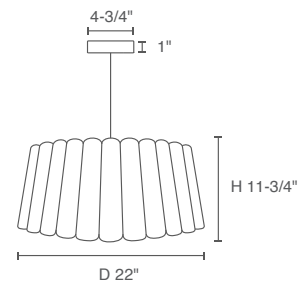

MOUNTING OPTIONS

RENATA 56