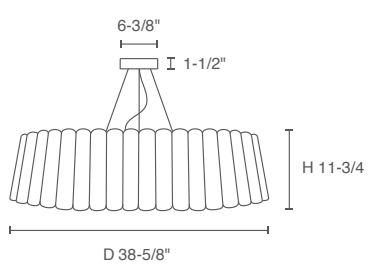

## RENATA Pendant E26

WE PLIGHT  
COLLECTION

ORDERING CODE		
SERIES	WEP	wep pendant
TYPE	REN	renata
SIZE	30 30G 32 56 80 98 116	30 pendant, 1 x E26 30 group pendant, 7 x E26 32 pendant, 1 x E26 56 pendant, 1 x E26 80 pendant, 1 x E26 98 pendant, 3 x E26 116 pendant, 3 x E26
BASE OPTION	E26	medium E26 base
MOUNTING OPTION	MPBK	monopoint canopy, black
OUTER SHADE COLOR	ASH BCH BLU EBY GRN GYO OCH PGR PTB RED ROS TRC WHT WNG YLW LPT VLT	ash beech blue ebony green grey oak ocher pale green petiribi red rose teracotta white wenge yellow light petrol violet
INNER SHADE COLOR	ASH BCH BLU EBY GRN GYO OCH PGR PTB RED ROS TRC WHT WNG YLW LPT VLT	ash beech blue ebony green grey oak ocher pale green petiribi red rose teracotta white wenge yellow light petrol violet

**HOUSING**  
- Sustainable, recycled, reconstructed wood veneer  
- Factory assembled shades with some exceptions due to size

**MOUNTING**  
- Bayonet black canopy with 108" black cord, field adjustable  
- Renata 30: 2.42 lbs.  
- Renata 30G: 14.77 lbs.  
- Renata 32: 3.3 lbs.  
- Renata 56: 5.4 lbs.  
- Renata 80: 8.37 lbs.  
- Renata 98: 10.47 lbs.  
- Renata 116: 17.63 lbs.

## MOUNTING OPTIONS

RENATA 30

RENATA 56

RENATA 32

RENATA 80

RENATA 98

RENATA 116

RENATA 30G