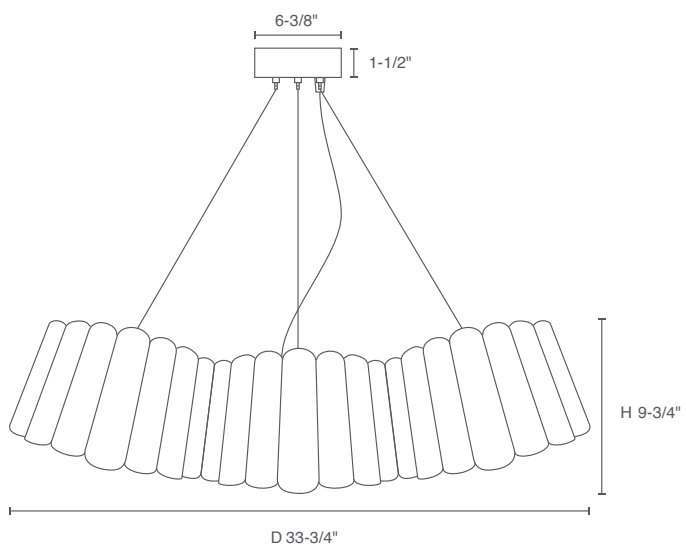

## RENATA Pendant E26

WE PLIGHT  
COLLECTION

ORDERING CODE		
SERIES	WEP	wep pendant
TYPE	REN	renata
SIZE	30 30G 32 56 80 98 116	30 pendant, 1 x E26 30 group pendant, 7 x E26 32 pendant, 1 x E26 56 pendant, 1 x E26 80 pendant, 1 x E26 98 pendant, 3 x E26 116 pendant, 3 x E26
BASE OPTION	E26	medium E26 base
MOUNTING OPTION	MPBK	monopoint canopy, black
OUTER SHADE COLOR	ASH BCH BLU EBY GRN GYO OCH PGR PTB RED ROS TRC WHT WNG YLW LPT VLT	ash beech blue ebony green grey oak ocher pale green petiribi red rose teracotta white wenge yellow light petrol violet
INNER SHADE COLOR	ASH BCH BLU EBY GRN GYO OCH PGR PTB RED ROS TRC WHT WNG YLW LPT VLT	ash beech blue ebony green grey oak ocher pale green petiribi red rose teracotta white wenge yellow light petrol violet

**HOUSING**  
- Sustainable, recycled, reconstructed wood veneer  
- Factory assembled shades with some exceptions due to size

**MOUNTING**  
- Bayonet black canopy with 108" black cord, field adjustable  
- Renata 30: 2.42 lbs.  
- Renata 30G: 14.77 lbs.  
- Renata 32: 3.3 lbs.  
- Renata 56: 5.4 lbs.  
- Renata 80: 8.37 lbs.  
- Renata 98: 10.47 lbs.  
- Renata 116: 17.63 lbs.

## MOUNTING OPTIONS

RENATA 30

RENATA 56

RENATA 32

RENATA 80

RENATA 98

RENATA 116

RENATA 30G