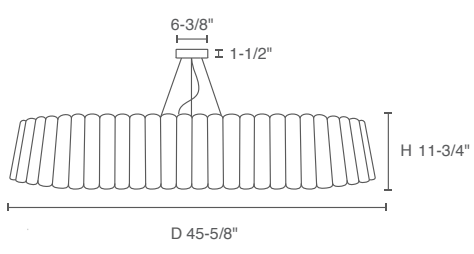

## RENATA Pendant E26

WE PLIGHT  
COLLECTION

ORDERING CODE		
SERIES	WEP	wep pendant
TYPE	REN	renata
SIZE	30 30G 32 56 80 98 116	30 pendant, 1 x E26 30 group pendant, 7 x E26 32 pendant, 1 x E26 56 pendant, 1 x E26 80 pendant, 1 x E26 98 pendant, 3 x E26 116 pendant, 3 x E26
BASE OPTION	E26	medium E26 base
MOUNTING OPTION	MPBK	monopoint canopy, black
OUTER SHADE COLOR	ASH BCH BLU EBY GRN GYO OCH PGR PTB RED ROS TRC WHT WNG YLW LPT VLT	ash beech blue ebony green grey oak ocher pale green petiribi red rose teracotta white wenge yellow light petrol violet
INNER SHADE COLOR	ASH BCH BLU EBY GRN GYO OCH PGR PTB RED ROS TRC WHT WNG YLW LPT VLT	ash beech blue ebony green grey oak ocher pale green petiribi red rose teracotta white wenge yellow light petrol violet

**HOUSING**  
- Sustainable, recycled, reconstructed wood veneer  
- Factory assembled shades with some exceptions due to size

**MOUNTING**  
- Bayonet black canopy with 108" black cord, field adjustable  
- Renata 30: 2.42 lbs.  
- Renata 30G: 14.77 lbs.  
- Renata 32: 3.3 lbs.  
- Renata 56: 5.4 lbs.  
- Renata 80: 8.37 lbs.  
- Renata 98: 10.47 lbs.  
- Renata 116: 17.63 lbs.

## MOUNTING OPTIONS

RENATA 30

RENATA 56

RENATA 32

RENATA 80

RENATA 98

RENATA 116

RENATA 30G